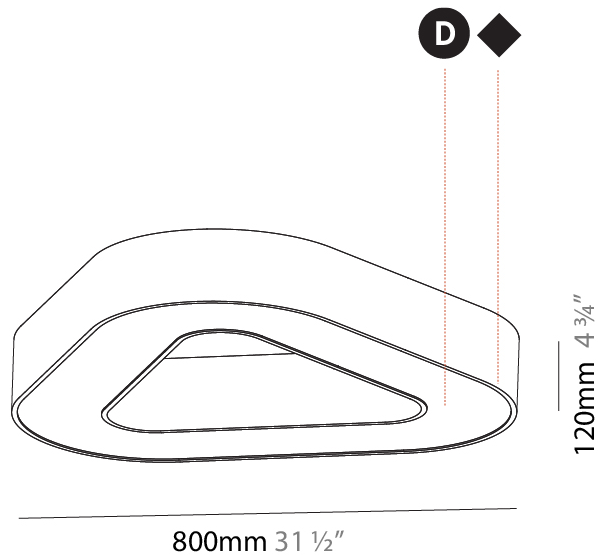

1. To build a product code in our configurator select the specify button on the base model # product page
2. To build a manual product code on this datasheet choose from the options listed below in blue font and add the suffix to the base model #

GENERAL

Series: Victory
Partner: Prolicht
Division: Architectural
Installation: Surface
Product Type: Ceiling Surface
Mounting Location: Ceiling
Light Distribution: Direct

PHYSICAL

Shape: Abstract
Length (mm): 800
Length (in): 31 1/2
Width (mm): 800
Width (in): 31 1/2
Height (mm): 120
Height (in): 4 3/4
Weight (kg): 7.67
Weight (lbs): 16.91
Diffuser: PMMA - Opal or Micro-Prism
Fixture Finish: SSR / BKV / CWI / CRY / HAB / UFT / ITA / RUA / FTG / MYG / LOD / PUS / FRO / FUP / KIA / POP / BLS / SPG / MEY / GOH / CHC / COM / ABZ / JAG / OBR / MOS / ROR
Fixture Material: PMMA / Aluminum

ELECTRICAL

Lamp Type: LED (Zhaga Standard)
Input Wattage (W): 30
Total Output Wattage (W): 24 / 19.2 (3500K)
Dimming: Non-Dimming / Phase Dimming (120Vac only) / 0-10V Dimming
Driver Included: Yes
Driver Location: Integrated
Driver Type: Constant Current - 120 / 277Vac
Driver Class: Class 2
Input Voltage (V): 120 - 277
Constant Current (MA): 350 / 600 (3500K)

LED

Color Temperature (°K): 3000 / 3500 / 4000
Max. Delivered Lumen (lm): 2770 / 2862 / 2920
CRI: >80 CRI
Efficiency (%): 65
Lamp Life (hrs): 50000

OPTICAL

RATINGS AND CERTIFICATIONS

Certified By: Certified for North American Standards
IP rating: IP20